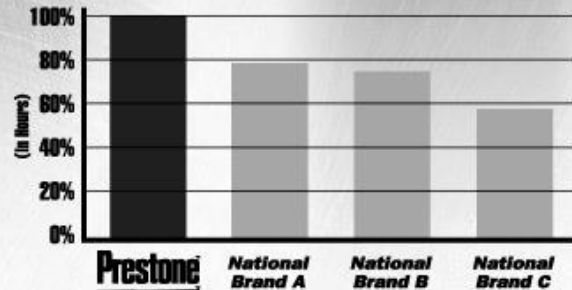

DURABILITY*

(SAE J 2432) 4900 RPMs at 200° F with Belt Under Tension