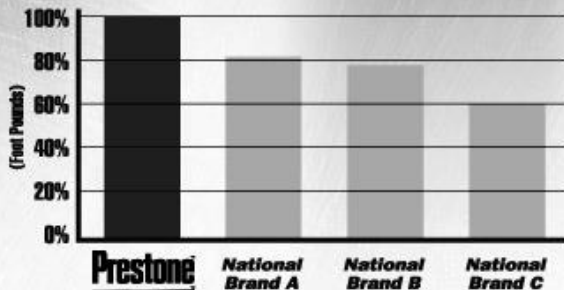

BREAKING STRENGTH*

(ASTM D 378-00) 6 inch Length of Belt Tested at 2 inches/minute